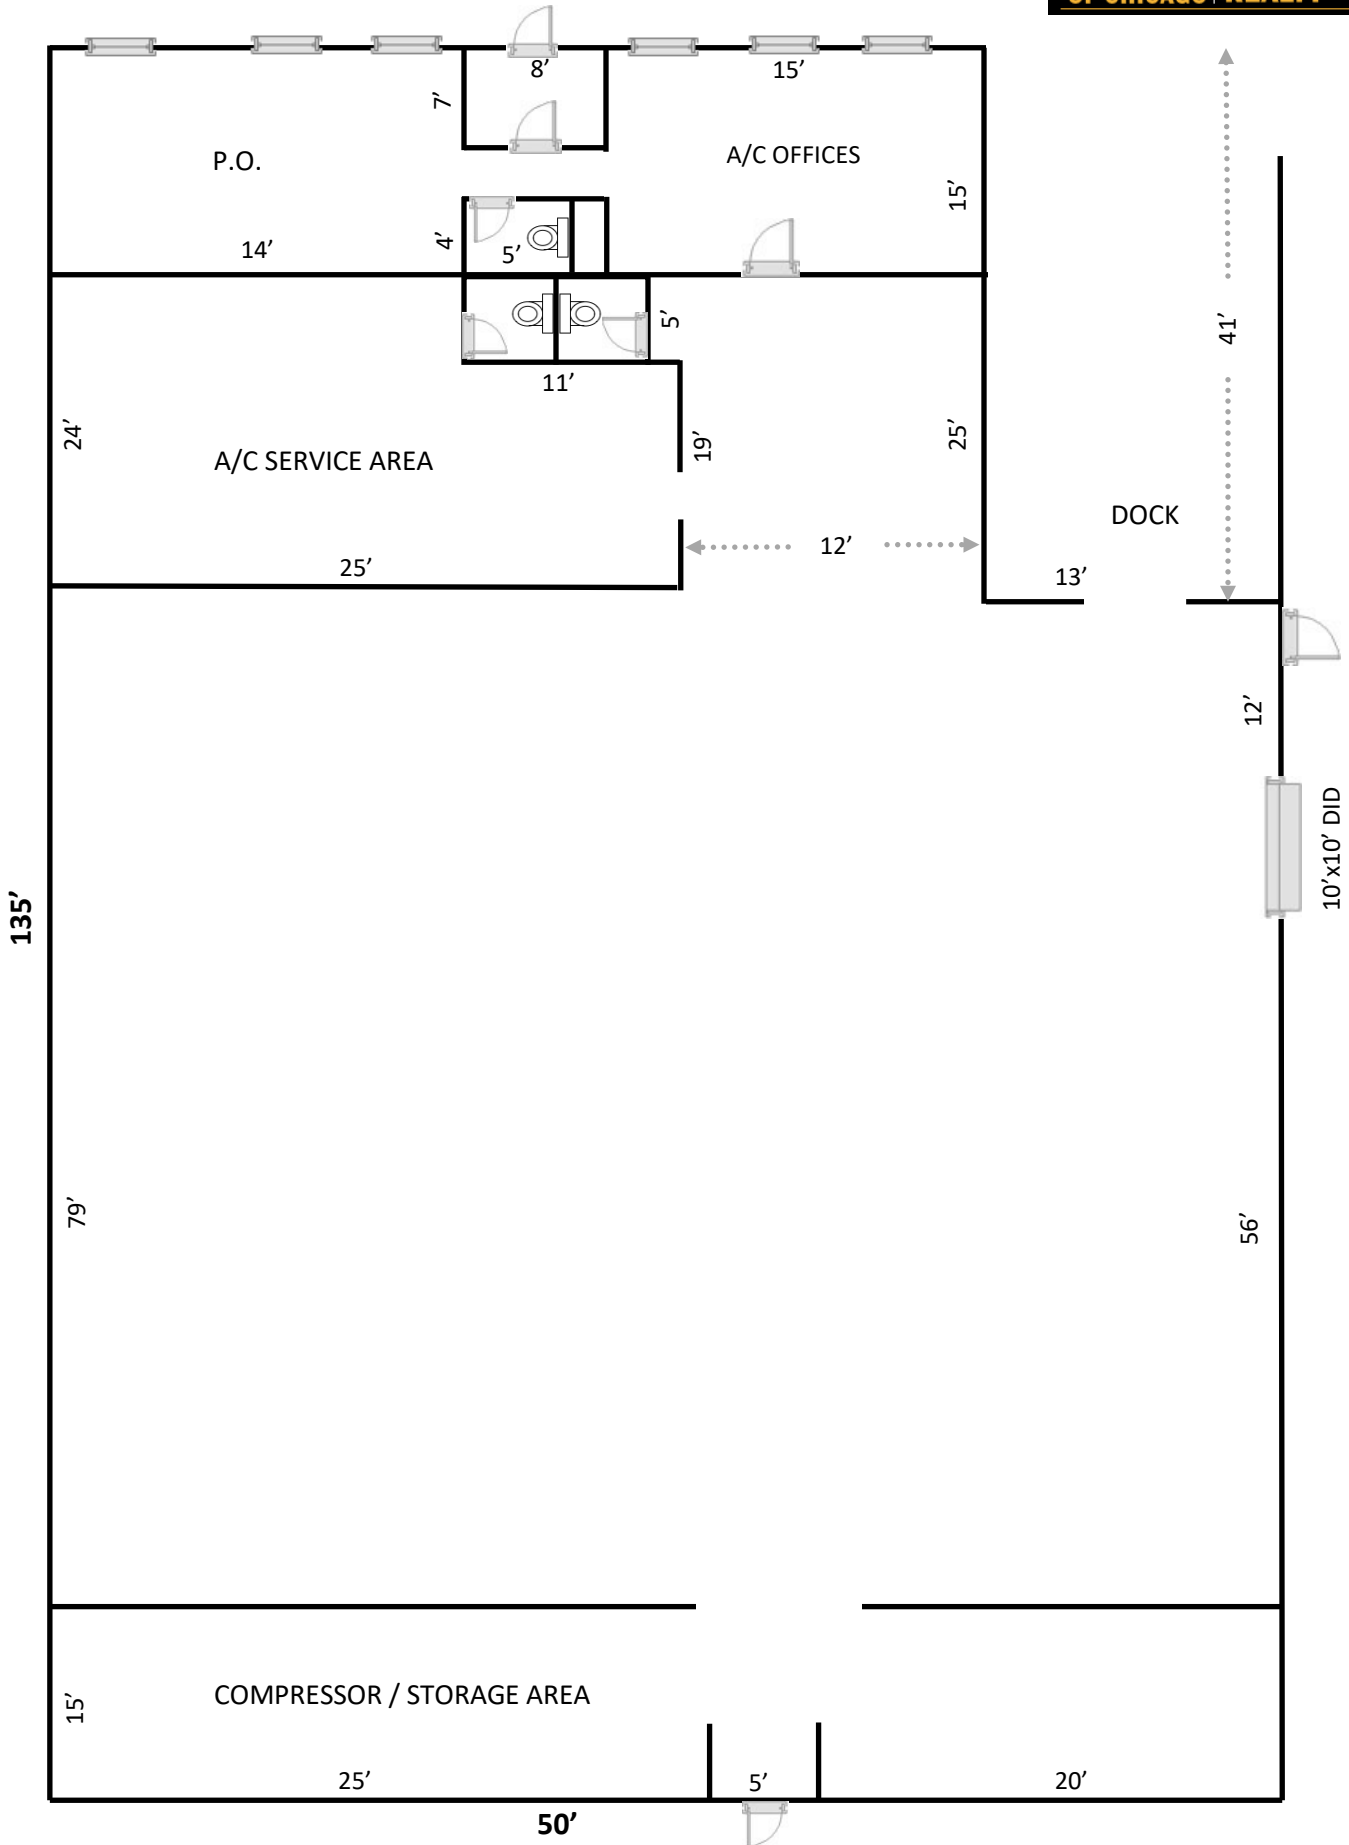

6,750 Square Foot Building
1521 MARK ST, ELK GROVE VILLAGE

Layout not to scale. For illustration only. All information herein is from sources deemed reliable and is submitted subject to errors, omissions and to change of price or terms without notice.